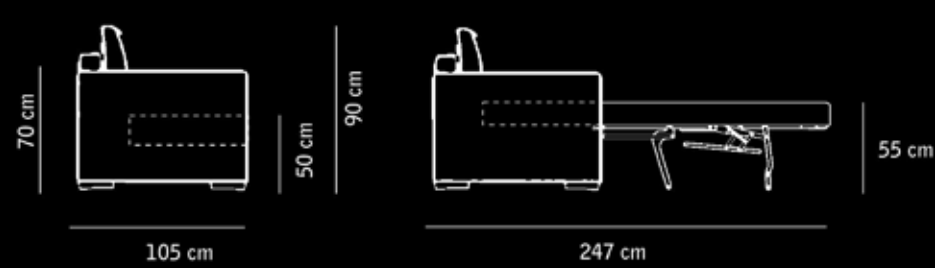

SOFA COLONIAL

Ref. **SC280**

Sofá XL 2 arms

280 x 105 x 90

Ref. **SC244**

Sofá X 2 arms

244 x 105 x 90

Ref. **SC280BED**

Bed sofa
(2 beds of 100 x 190cm)

280 x 105 x 90

Ref. **SC124**

Armchair 2 arms

124 x 105 x 90

Ref. **SC244BED**

Bed sofa
(1 bed of 160 x 190cm)

Ref. **SC115**

Pouff

115 x 90 x 50

SOFA COLONIAL COMPONIBLE

Ref. **SCM258D**

Big modul 1 arm right

258 x 105 x 90

Ref. **SCM236**

Big modul without arms

236 x 105 x 90

Ref. **SCM258I**

Big modul 1 arm left

258 x 105 x 90

Ref. **SCM200**

Medium modul without arms

200 x 105 x 90

Ref. **SCM222D**

Medium modul 1 arm right

222 x 105 x 90

Ref. **SCM105**

Corner modul

105 x 105 x 90

Ref. **SCM222I**

Medium modul 1 arm left

222 x 105 x 90

Ref. **SCM110D**

Chaiselongue modul arm right

110 x 192 x 90

Ref. **SCM45°**

Angle 45° modul

99 x 105 x 50

Ref. **SCM110I**

Chaiselongue modul arm left

110 x 192 x 90

Ref. **SCM140I**

Modul arm Left 140 cm

140 x 105 x 90

Ref. **SCM140D**

Modul arm Right 140 cm

140 x 105 x 90