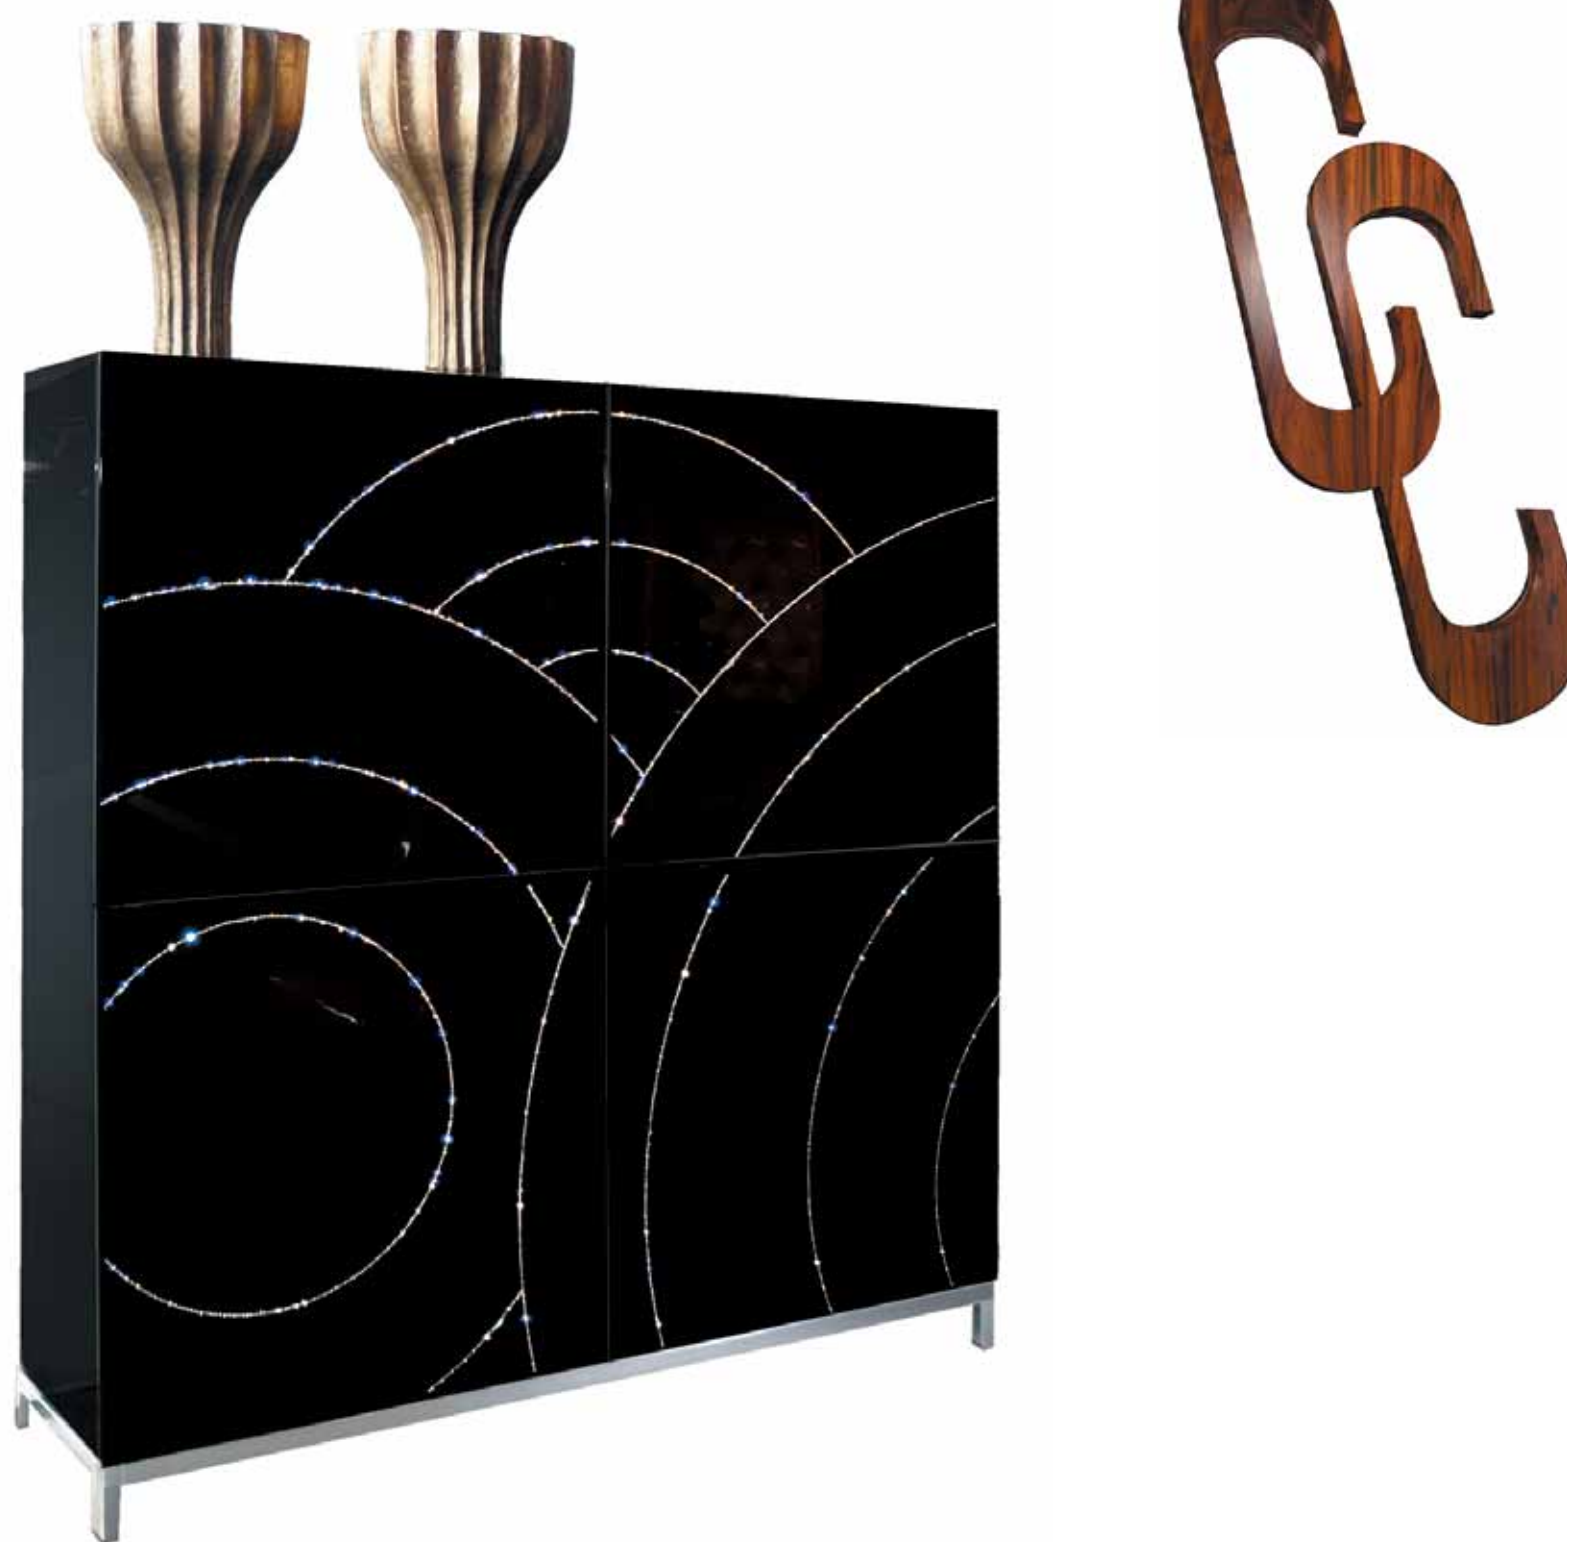

Ref: ABU0003 -ROS0065 Armario/Cabinet/ Шкаф **ABUDHABI 4D**, with wood vase Rossi II, 152x47x166cm