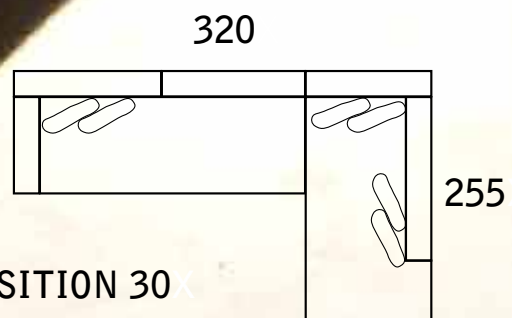

Montecarlo

COMPOSITION 30