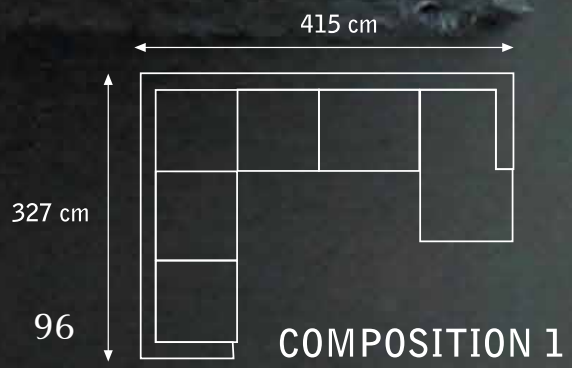

Ref: TEXCH01 Silla/Chair Стул **TEXAS**, Silla 50x55x100

Luxury
Upholstery

Sofas
& Armchairs

Colonial

COMPOSICION 1

Colonial

COLONIAL CLUB VLC

Colonial

COMPOSITION 2

280 x 105 x 90

COLONIAL CLUB VLC

Colonial

100 COMPOSITION 3

244 x 105 x 90

COLONIAL CLUB VLC

Colonial