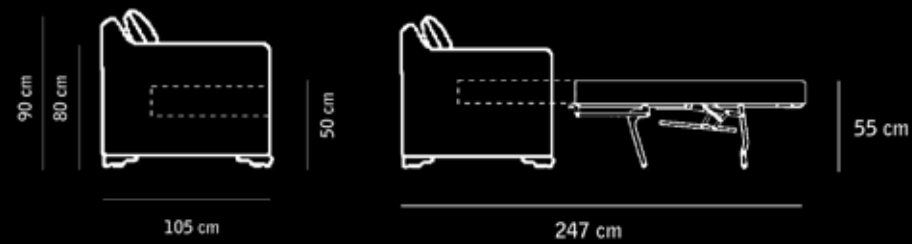

SOFA GLAMOUR

Ref. **GL290**
Sofá XL 2 arms

290 x 105 x 90

Ref. **GL290BED**
Bed sofa
(2 beds of 100 x 190cm)

290 x 105 x 90

Ref. **GL240**
Sofá X 2 arms

240 x 105 x 90

Ref. **GL240BED**
Bed sofa
(1 bed of 160 x 190cm)

240 x 105 x 90

Ref. **GL190**
Sofá M 2 arms

190 x 105 x 90

Ref. **GL190BED**
Bed sofa
(1 bed of 140 x 190cm)

200 x 105 x 90

Ref. **GL108**
Pouff

108 x 105 x 90

Ref. **GL120**
Armchair

120 x 105 x 90