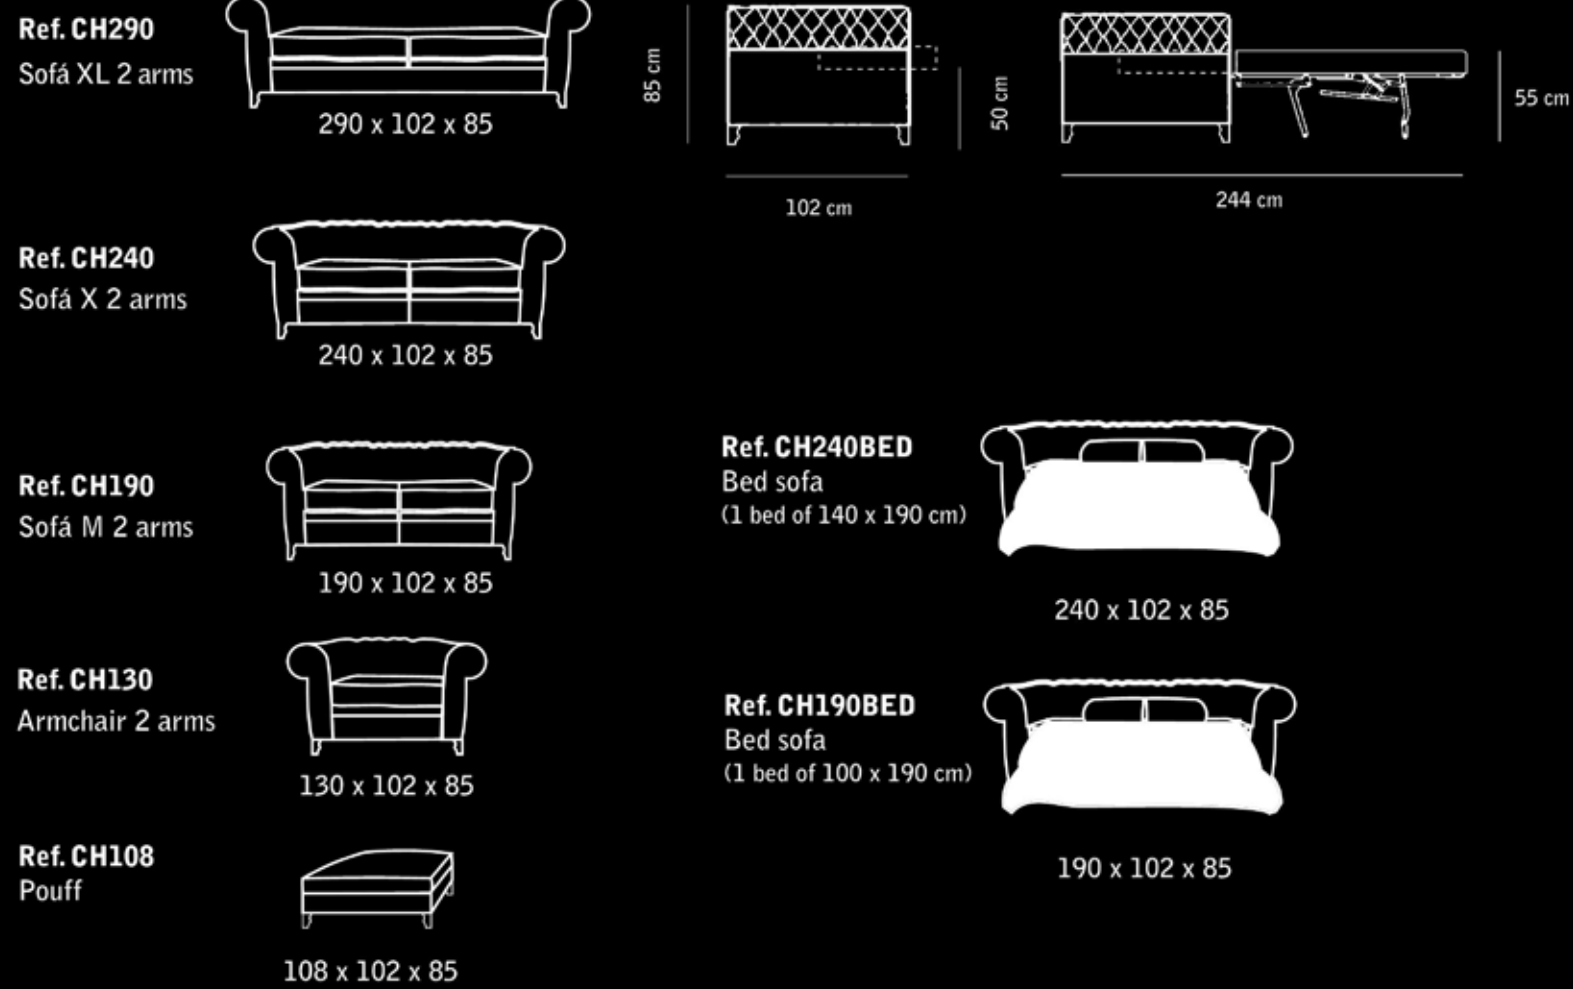

SOFA CHESTER