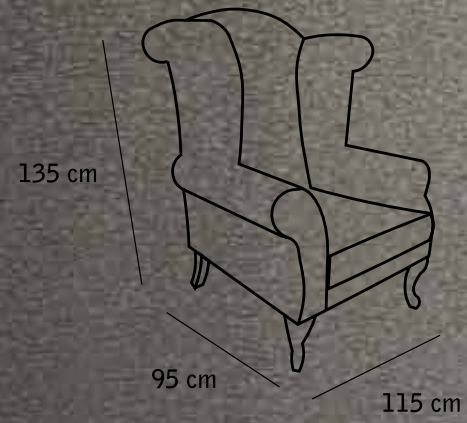

Libreville