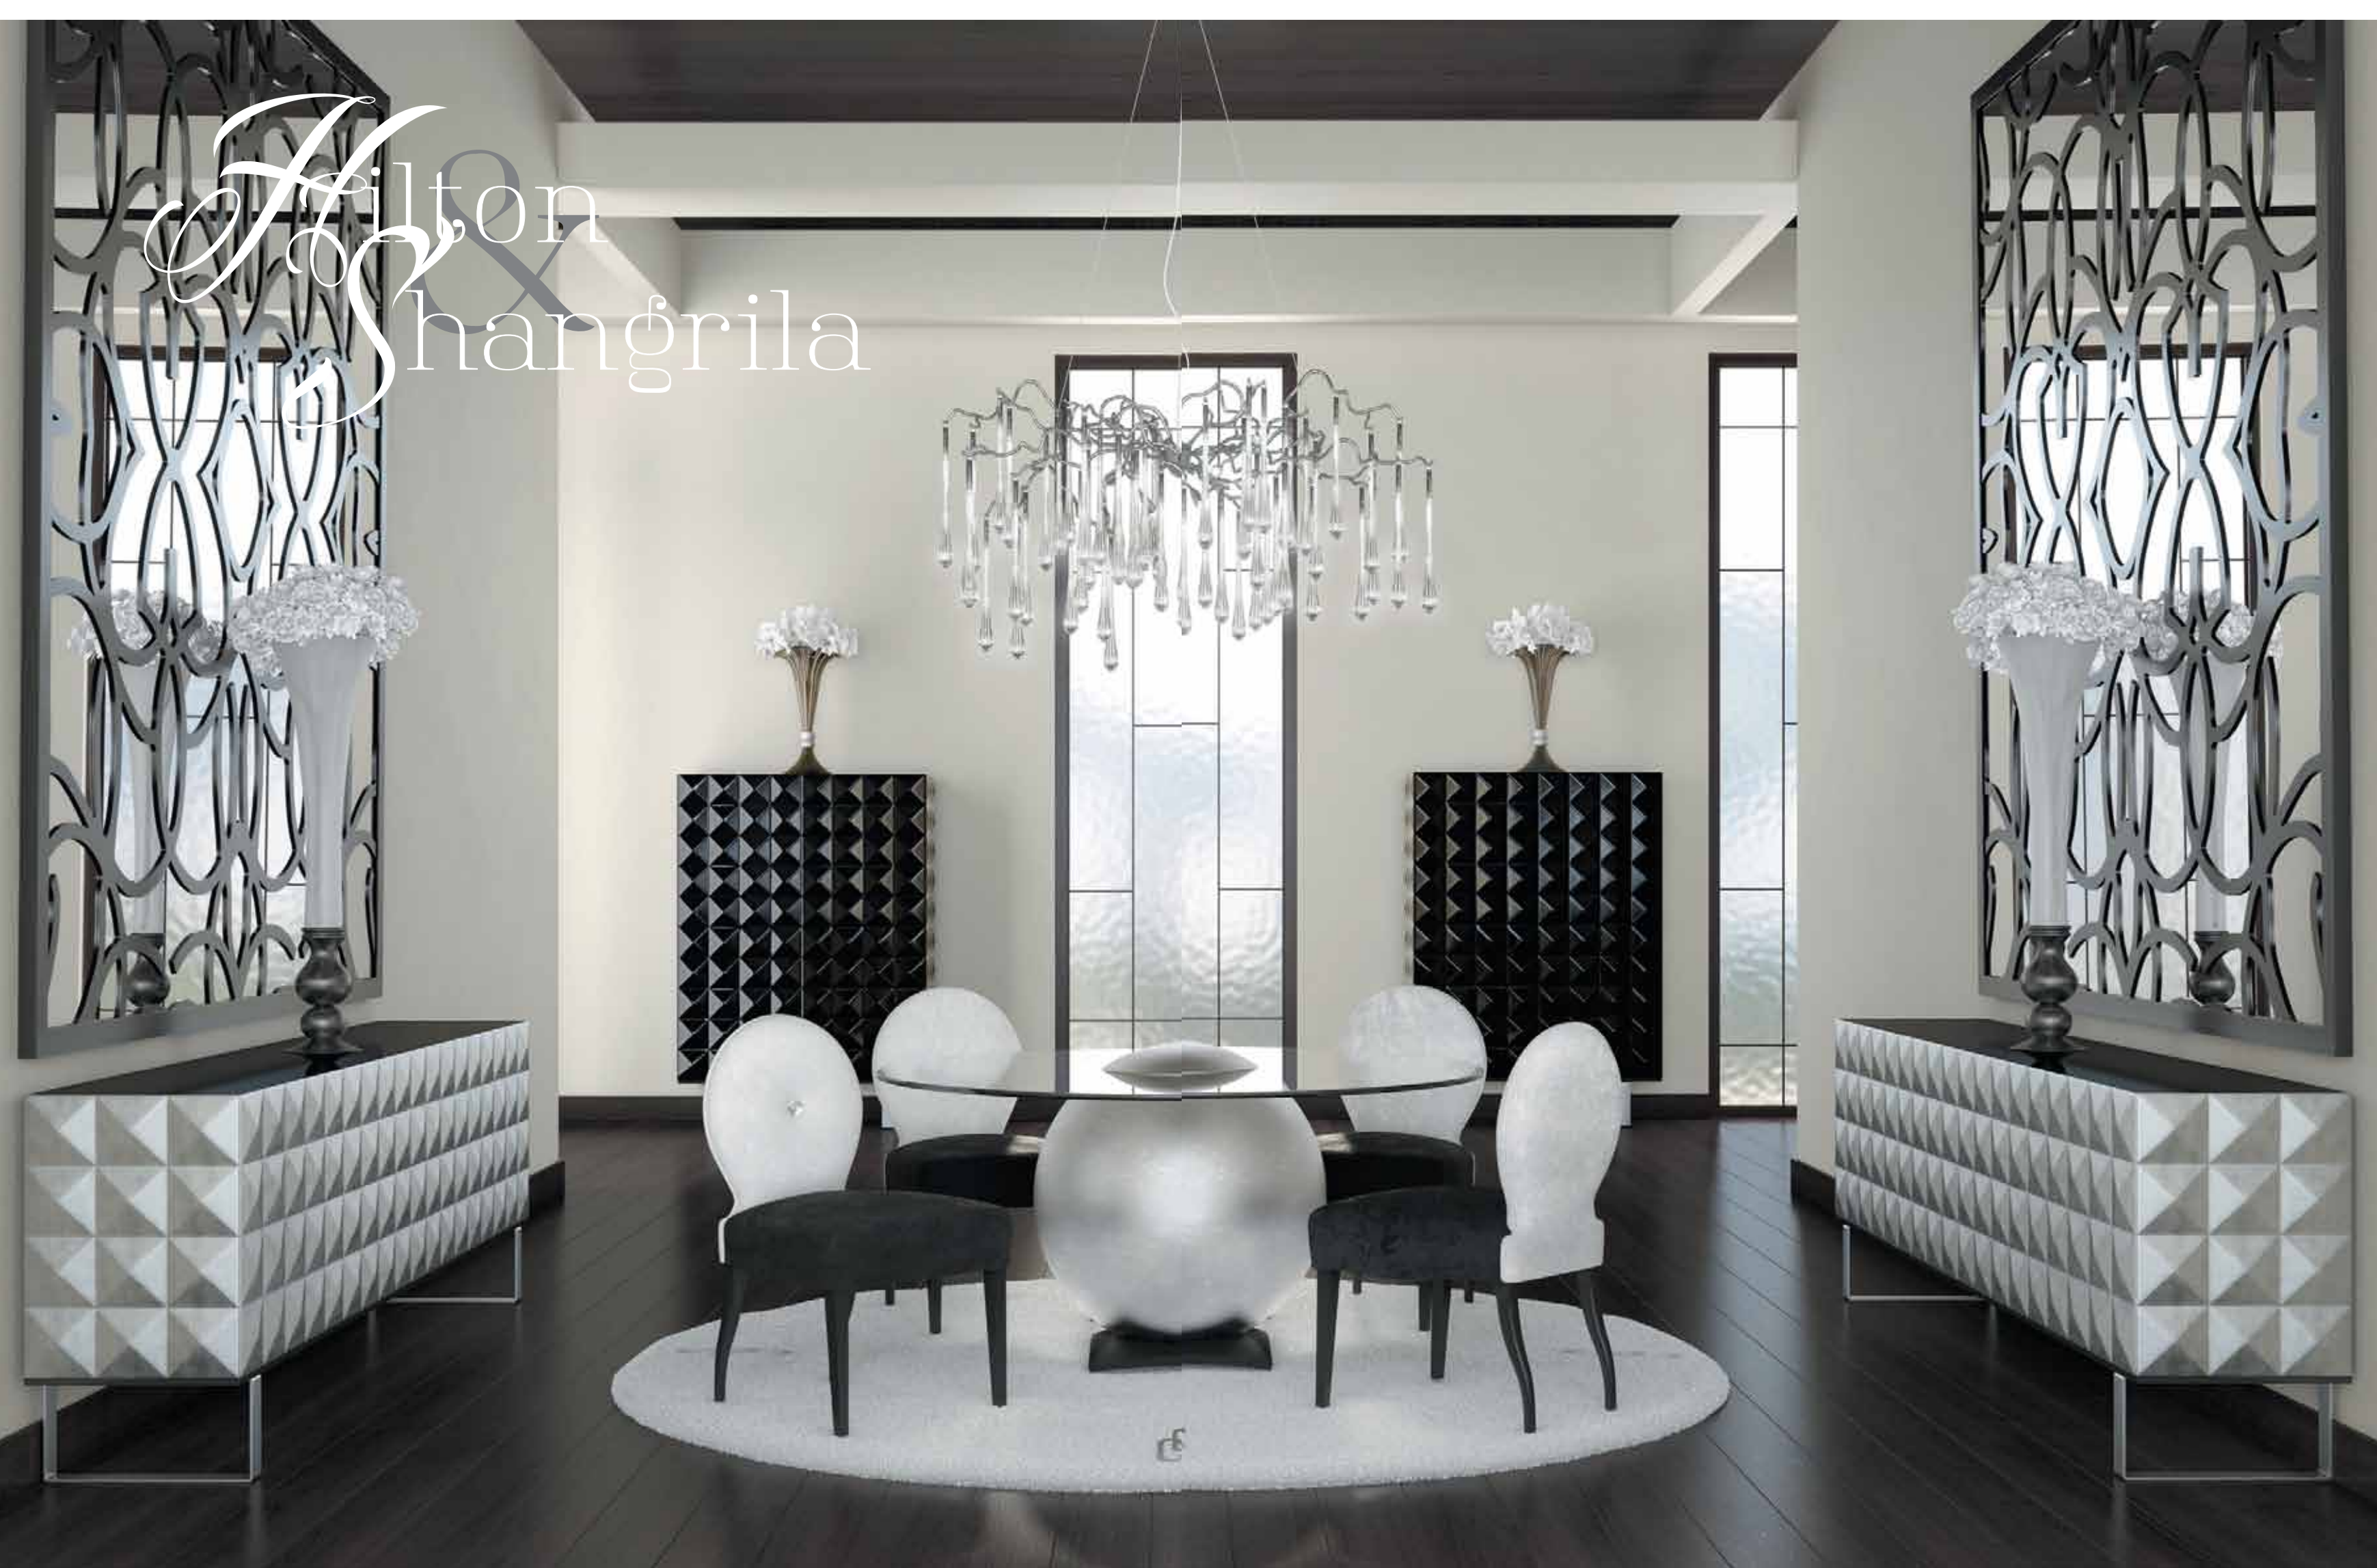

Hilton & Shangrila

Ref: HIL1001-HIL0017 Aparador/Sideboard/ Сервант **HILTON 4D**, with steel legs Hilton, 275x50x87cm
Ref: HIL1004-HIL0017 Armario/Cabinet/ Шкаф **HILTON 2/D**, with steel legs Hilton, 120x47x162cm

Ref: SAH00007 Mesa/Dinning Table/Обеденный стол **SHANGRILA**, with glass top, 160x160x84cm
Ref: SAH00028 Silla/Chair/Стул **SHANGRILA**, with crystal 55x58x90cm

COLONIAL CLUB VLC