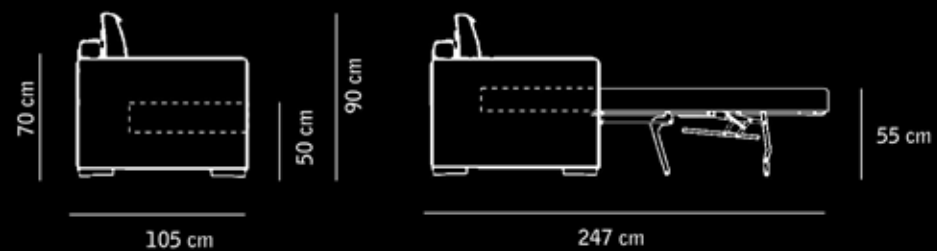

Ref. **LUX124**
Armchair 2 arms

124 x 105 x 90

Ref. **LUX115**
Pouff

115 x 90 x 50

Ref. **LUX244BED**
Bed sofa
(1 bed of 160 x 190cm)

244 x 105 x 90

Ref. **LUX280BED**
Bed sofa
(2 beds of 100 x 190cm)

280 x 105 x 90