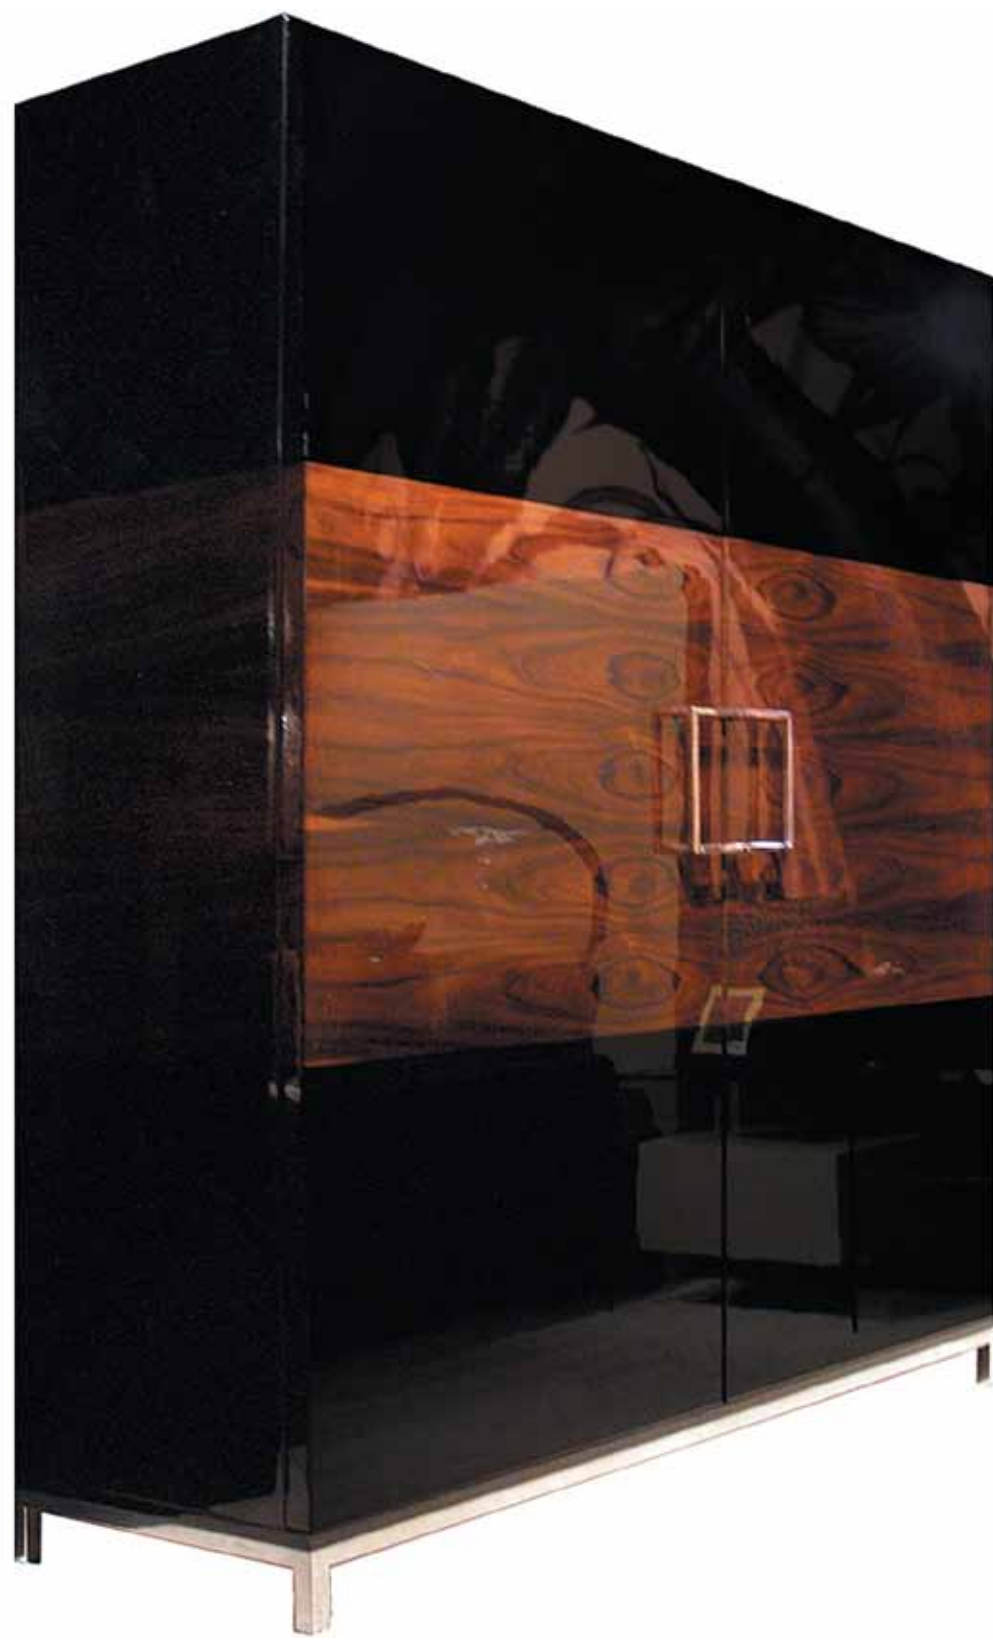

Ref: BAH0015-ROS0065 Armario/Cabinet/Шкаф **BAHREIN 2D**, with wood vase Rossi II, 152x47x166cm