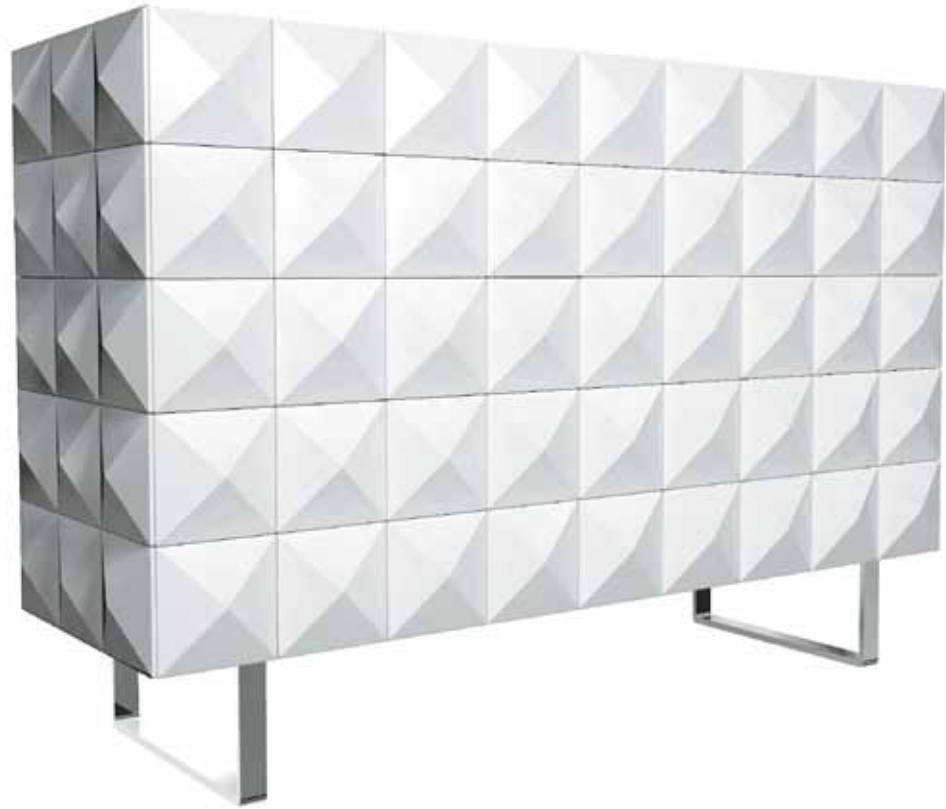

Capetown & Hilton

Ref: HIL1008-HIL0017 *Cómoda/Commode/Комод* **HILTON 3D**, with steel Hilton legs, 146x49x92cm