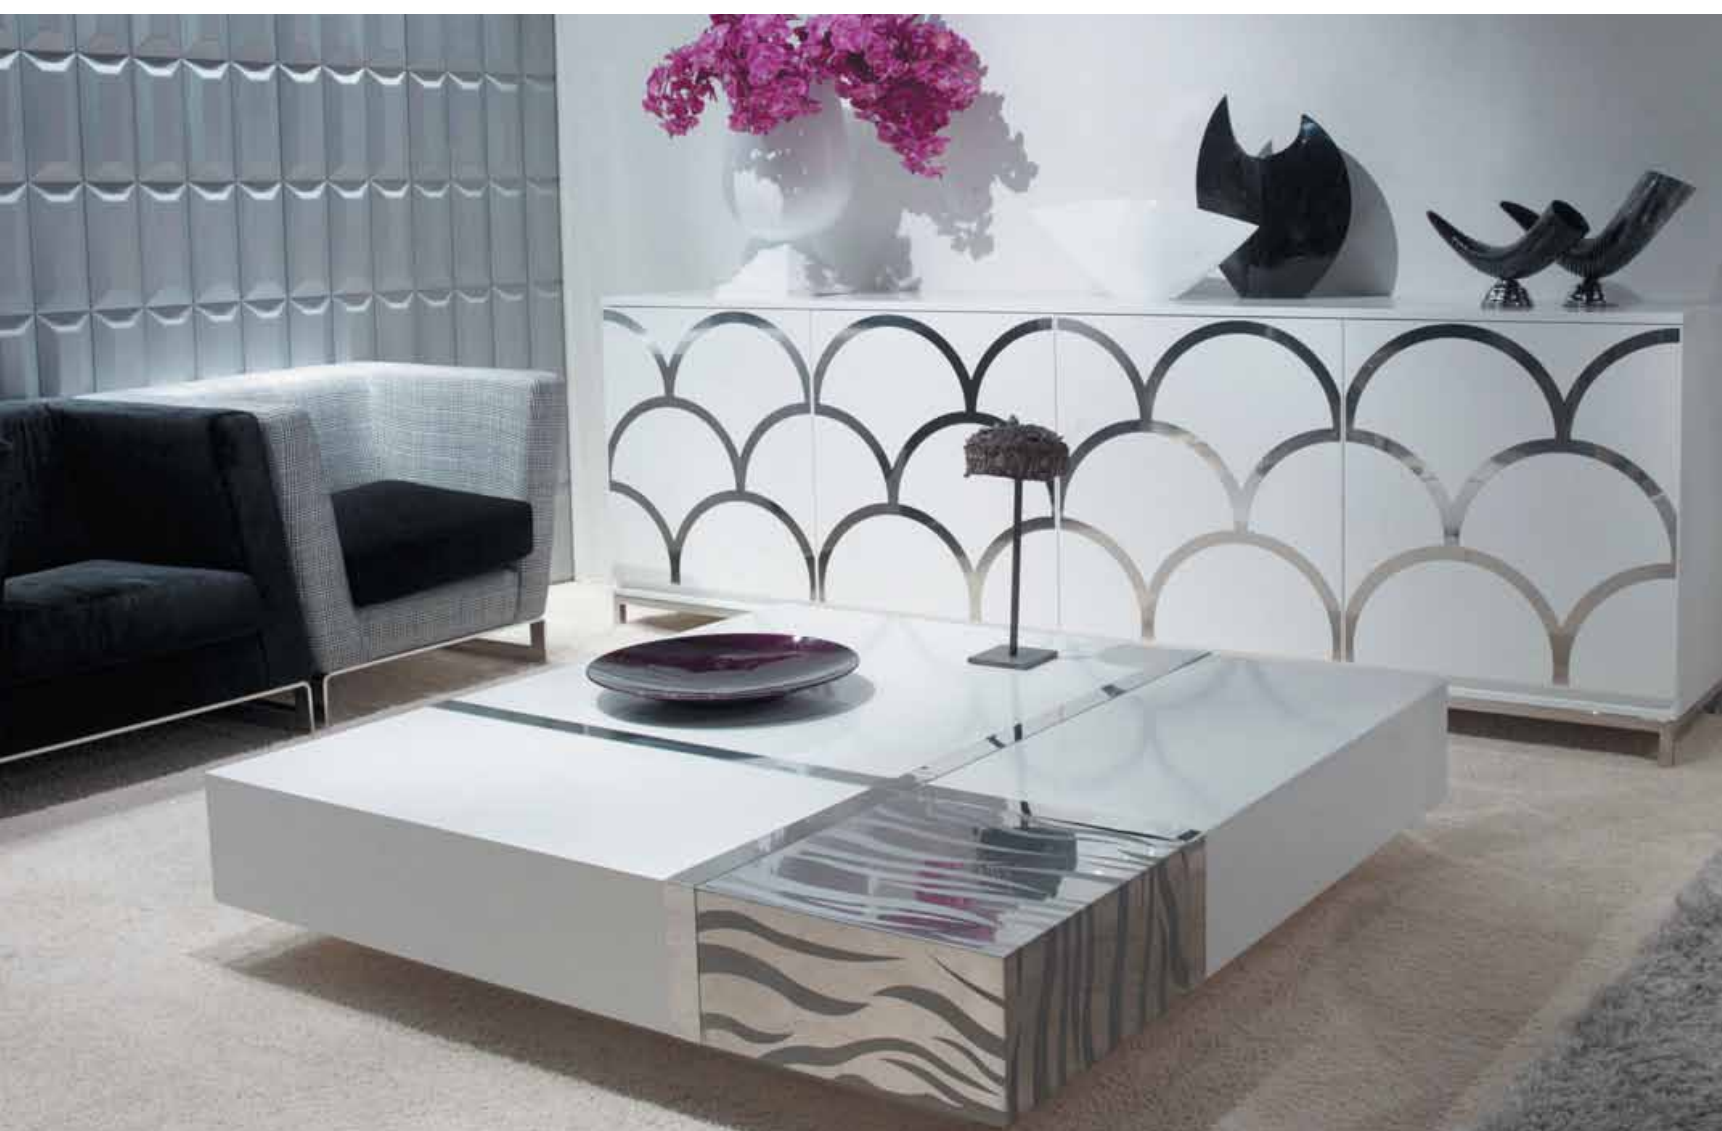

Ref: DRUM0002 Mesa auxiliar/Occasional Table/Журнальный столик **DRUM L**, 60x60x53cm
Ref: DRUM0001 Mesa auxiliar/Occasional Table/Журнальный столик **DRUM XL**, 80x80x53cm

Ref: OPO0009 Mesa centro/Coffe table/Журнальный столик **OPORTO with steel**, 140x140x30cm