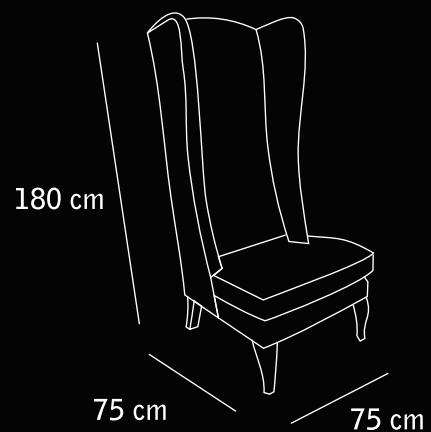

Devil

180 REF. DEV0001 Armchair DEVIL

COLONIAL CLUB VLC

COLONIAL CLUB VLC