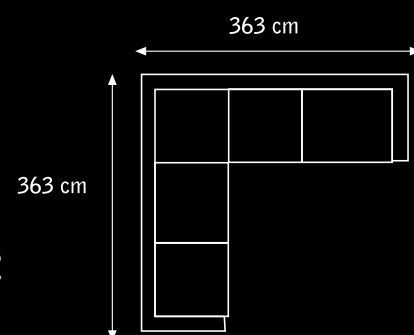

Grand Luxe

COMPOSITION 12

COLONIAL CLUB VLC