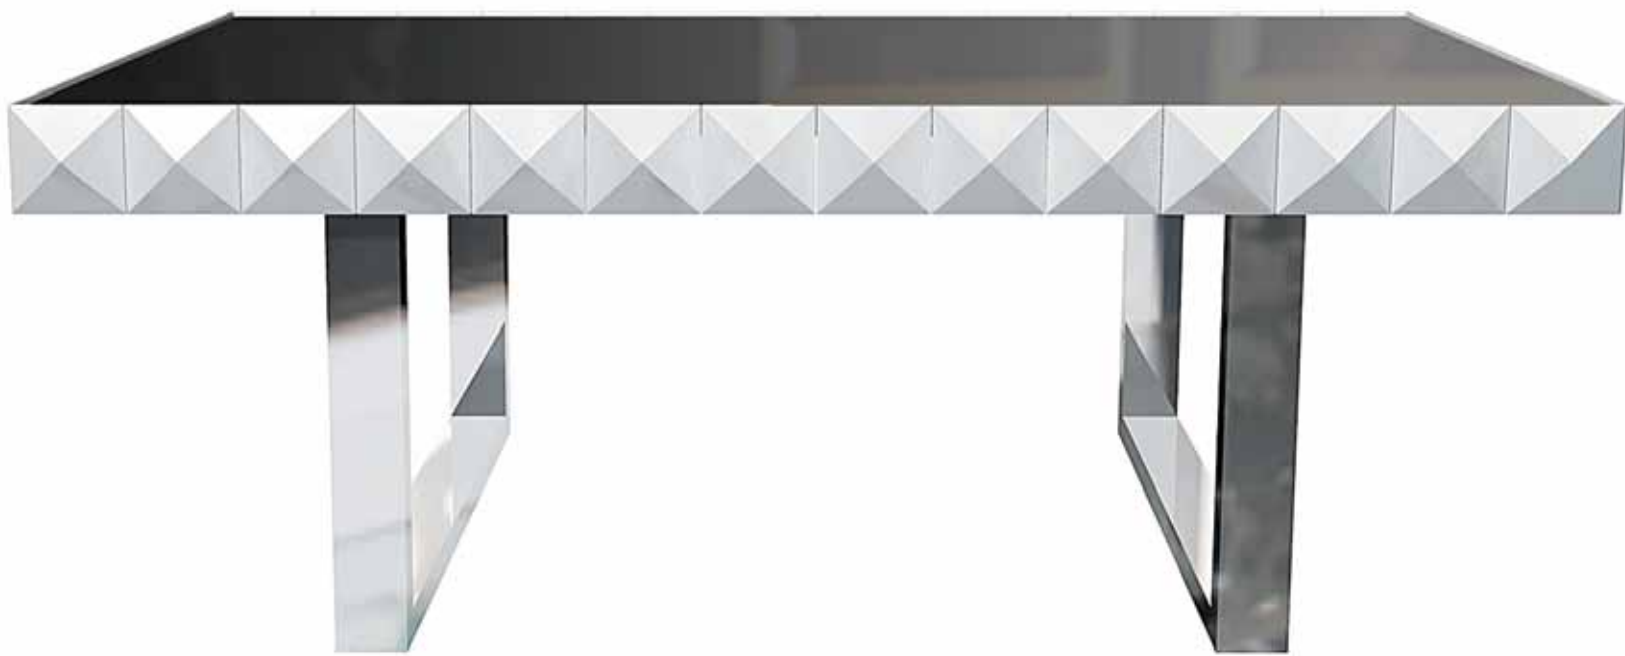

Ref: MEL100001 Aparador/Sideboard/Сервант **MELBOURNE 4P**, with wood vase Rossi II, 240x47x85cm

La Hilton

La Hilton

Ref: LA0000007 Aparador/Sideboard/

LA 2/D+3Dra, 210x47x94cm

72 Ref: HIL0012 Mesa/Dinning Table/Обеденный стол **HILTON**, with glass top, 215x110x77cm