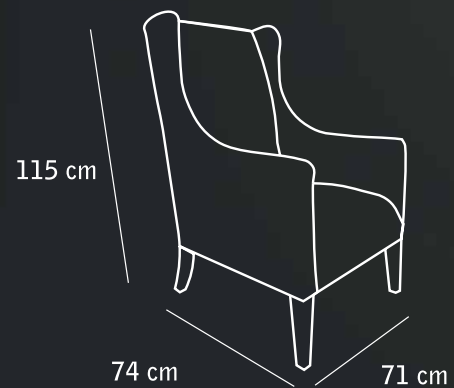

Ref: OPI00308/P Sillón/Armchair/Кресло 308/P, 71x75x95cm

Cascais