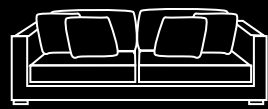

110 x 90 x 50

Montecarlo

COMPOSITION 30

SOFA MONTECARLO

Ref. **MON280**
Sofá XL 2 arms

280 x 105 x 76

Ref. **MON240**
Sofá X 2 arms

240 x 105 x 76